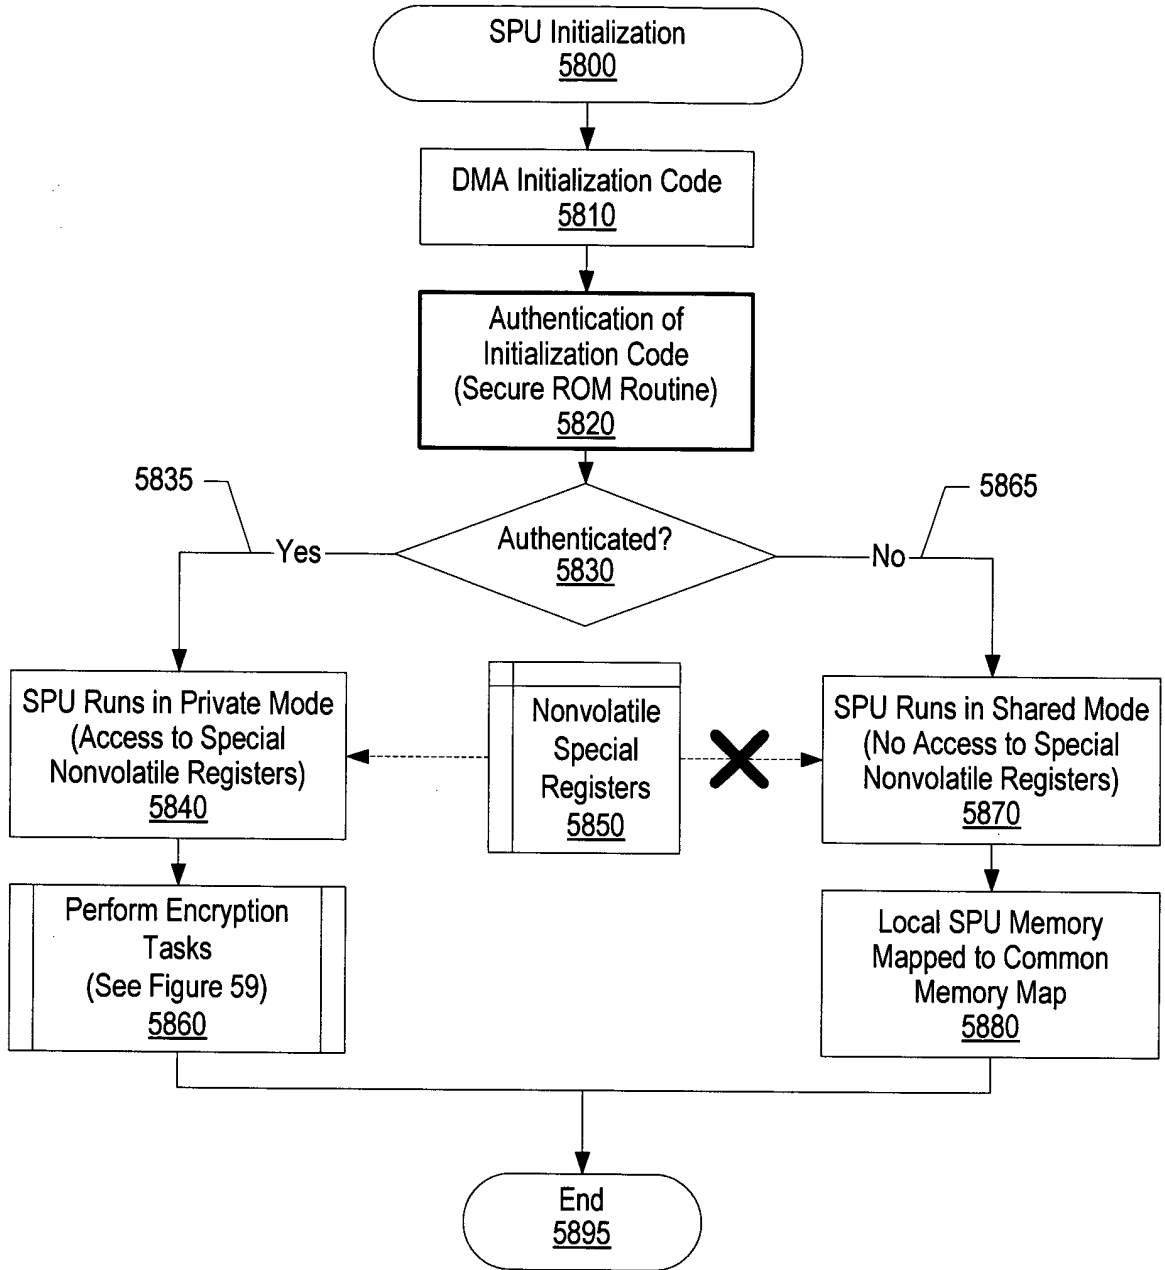

Figure 29

Figure 30

Figure 31

Figure 32

Figure 33

Figure 34

Memory Access Control Table

The diagram shows a table with 64 rows, indexed from 0 to 63. Each row contains four columns: 'Base', 'Size', 'Access Key', and 'Access Key Mask'. Callout 3504 points to the 'ID' column header. Callout 3506 points to the 'Base' column header. Callout 3508 points to the 'Size' column header. Callout 3510 points to the 'Access Key' column header. Callout 3512 points to the 'Access Key Mask' column header. Callout 3502 is an arrow pointing to the table structure.

Figure 47

Figure 48

Figure 49

Figure 50

51 / 60

Figure 51

52 / 60

Figure 52

Figure 53

Figure 54

Figure 55

Figure 57

Figure 58

Figure 59

Figure 60